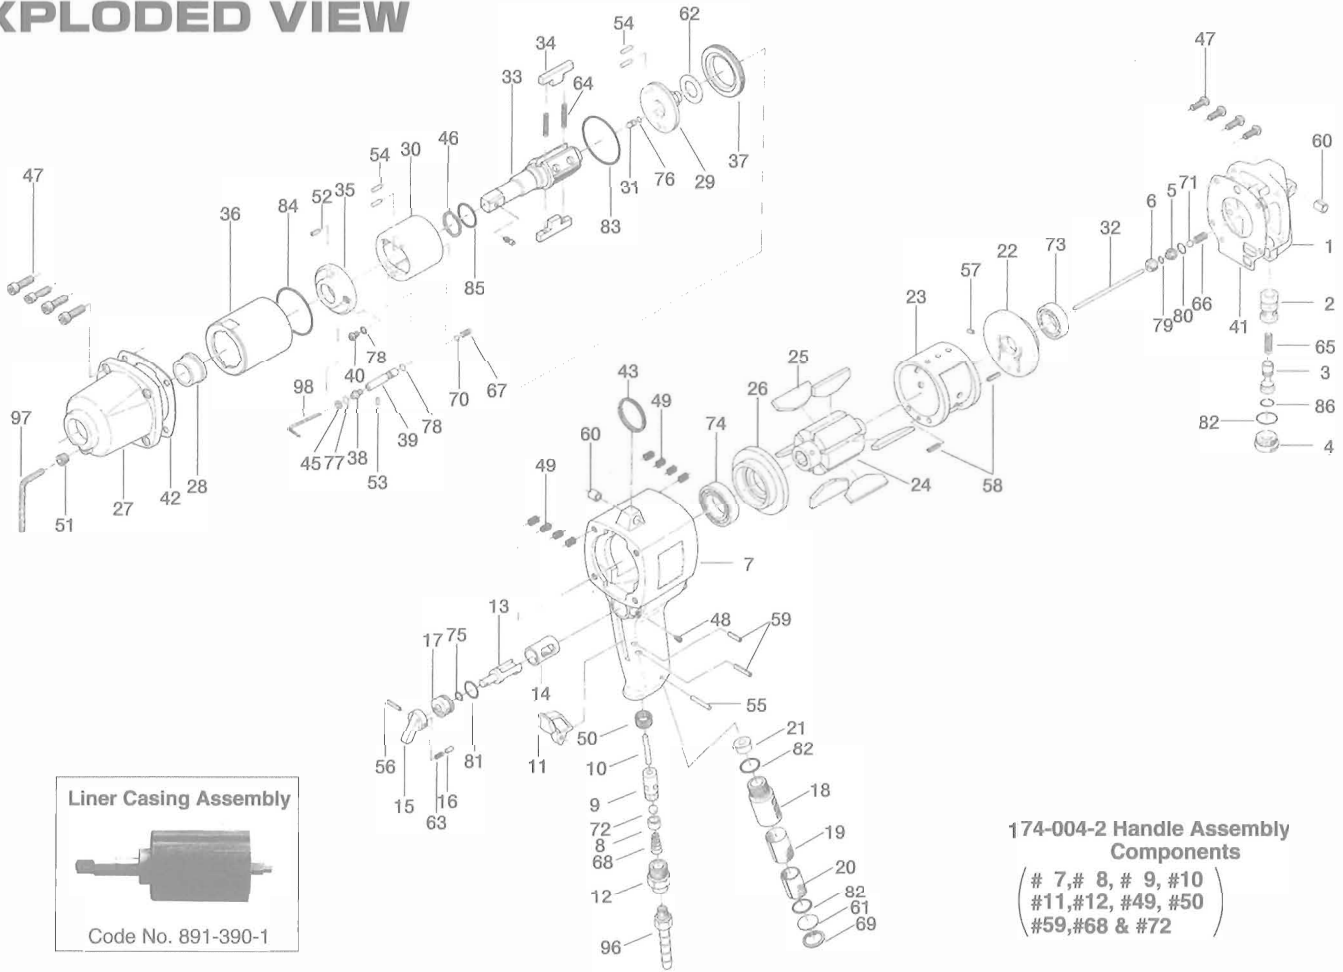

## PARTS LIST

Index. No.	Code No.	Parts Name	Quantity	Index. No.	Code No.	Parts Name	Quantity	Index. No.	Code No.	Parts Name	Quantity
# 1	151-012-4	Head Cover	1	#34	194-440-0	Driving Blade	2	#67	976-278-0	Spring (2.6X8)(0.4)	1
# 2	174-253-2	Shut-Off Valve Bushing	1	#35	174-904-2	Front Liner Plate	1	#68	977-175-0	Cone Spring (7.5X10.3X22)	1
# 3	174-254-2	Shut-Off Valve	1	#36	194-905-0	Liner Casing	1	#69	979-318-0	Inner Snap Ring (IRTW-18)	1
# 4	174-927-2	Shut-Off Valve Cover	1	#37	194-906-0	Liner Casing Setter	1	#70	981-001-0	Ball (3/32)	1
# 5	175-968-9	Pilot Valve Retainer	1	#38	174-907-2	Relief Valve Spindle	1	#71	981-006-0	Ball (1/4)	1
# 6	175-019-9	Valve Cover	1	#39	174-970-2	Relief Valve	1	#72	981-208-0	Ball (5/16)	1
# 7	174-025-2	Handle	1	#40	194-742-0	Oil Plug	1	#73	982-402-0	Ball Bearing (EE-3)	1
# 8	185-100-1	Valve	1	#41	151-853-4	Head Cover Packing	1	#74	982-950-0	Ball Bearing (16002)	1
# 9	063-102-3	Valve Bushing	1	#42	194-867-0	Front Packing	1	#75	990-203-0	O-Ring (JW1516-3)	1
#10	193-104-6	Valve Rod	1	#43	004-790-2	Suspension Ring	1	#76	990-320-0	O-Ring (APR-568-003)	1
#11	187-107-1	Throttle Trigger	1	#45	944-203-0	Back-up Ring (3.1X5X1)	1	#77	990-621-0	O-Ring (3.8X1.8X1.0)	1
#12	185-091-7	Air Inlet Bushing	1	#46	944-013-0	Back-up Ring (P-12)	1	#78	990-900-0	O-Ring (SNS-2)	2
#13	194-210-0	Reverse Valve	1	#47	945-117-0	Allen Head Bolt (M5X16)	8	#79	990-901-0	O-Ring (SNS-3)	1
#14	194-211-0	Reverse Valve Bushing	1	#48	952-108-0	Allen Head Dog Point Screw (M4X8)	1	#80	990-907-0	O-Ring (SNS-9)	1
#15	194-212-0	Reverse Lever	1	#49	965-011-0	Heli-Sert (M5X1.5D)	8	#81	990-910-0	O-Ring (SNS-12.5)	1
#16	054-220-1	Reverse Lever Notch	1	#50	965-073-0	Heli-Sert (UNF5/8)(N6)	1	#82	990-914-0	O-Ring (SNS-16)	3
#17	194-222-0	Reverse Valve Setter	1	#51	966-100-0	Allen Head Plug(1/8)	1	#83	990-923-0	O-Ring (SNS-26)	1
#18	194-780-4	Exhaust Stack	1	#52	969-449-0	Pin (G) (3X6)	1	#84	990-334-0	O-Ring (JW1530-24)	1
#19	194-042-4	Silencer	1	#53	970-013-0	Pin (H) (1.5X4)	1	#85	995-512-0	Teflon Seal (AR10400-P12GC)	1
#20	174-780-3	Filter	1	#54	970-204-0	Pin (H) (3X6)	4	#86	996-418-0	Packing (15X9X1)	1
#21	174-781-2	Exhaust Stack Bushing	1	#55	971-163-0	Pin (2.5X23)	1	#91	891-300-1	Socket Pin Assembly (3/8)	1
#22	194-285-0	Rear plate	1	#56	973-047-0	Roll Pin (1.5X14)	1	<b>Parts for UX-TL700</b>			
#23	194-286-0	Cylinder	1	#57	973-066-0	Roll Pin (2.5X6)	1	#66	976-276-0	Spring (6.7X12) (0.7)	1
#24	174-287-2	Rotor	1	#58	973-110-0	Roll Pin (3X10)	2	#67	976-279-0	Spring (2.5X8) (0.35)	1
#25	174-288-4	Rotor Blade (PC)	6	#59	973-114-0	Roll Pin (3X14)	2	<b>Parts for UX-T700L</b>			
#26	194-289-0	Front Plate	1	#60	973-340-0	Roll Pin (6X10)	2	#67	976-279-0	Spring (2.5X8) (0.35)	1
#27	194-439-0	Front Casing	1	#61	975-598-0	Round Plate (18X1)	1	<b>ACCESSORIES</b>			
#28	190-328-6	Anvil Bushing	1	#62	975-780-0	Adjusting Spacer (21X13XT)	1	#96	940-114-0	Air Hose Nipple (NPT1/4X3/8)	1
#29	174-901-2	Rear Liner Plate	1	#63	976-025-0	Spring (3X8.5)(0.5)	1	#97	939-104-0	Allen Wrench (5mm)	1
#30	174-902-2	Liner	1	#64	976-793-0	Spring (3.7X29)(0.5)WPC	2	#98	939-091-0	Allen Wrench (1.5mm)	1
#31	175-546-9	Piston	1	#65	976-072-0	Spring (4.5X10.5)(0.5)	1				
#32	174-130-2	Piston Rod	1	#66	976-275-0	Spring (6.7X12)(0.7)	1				
#33	891-309-1	Anvil (OP-P) ASSY	1								