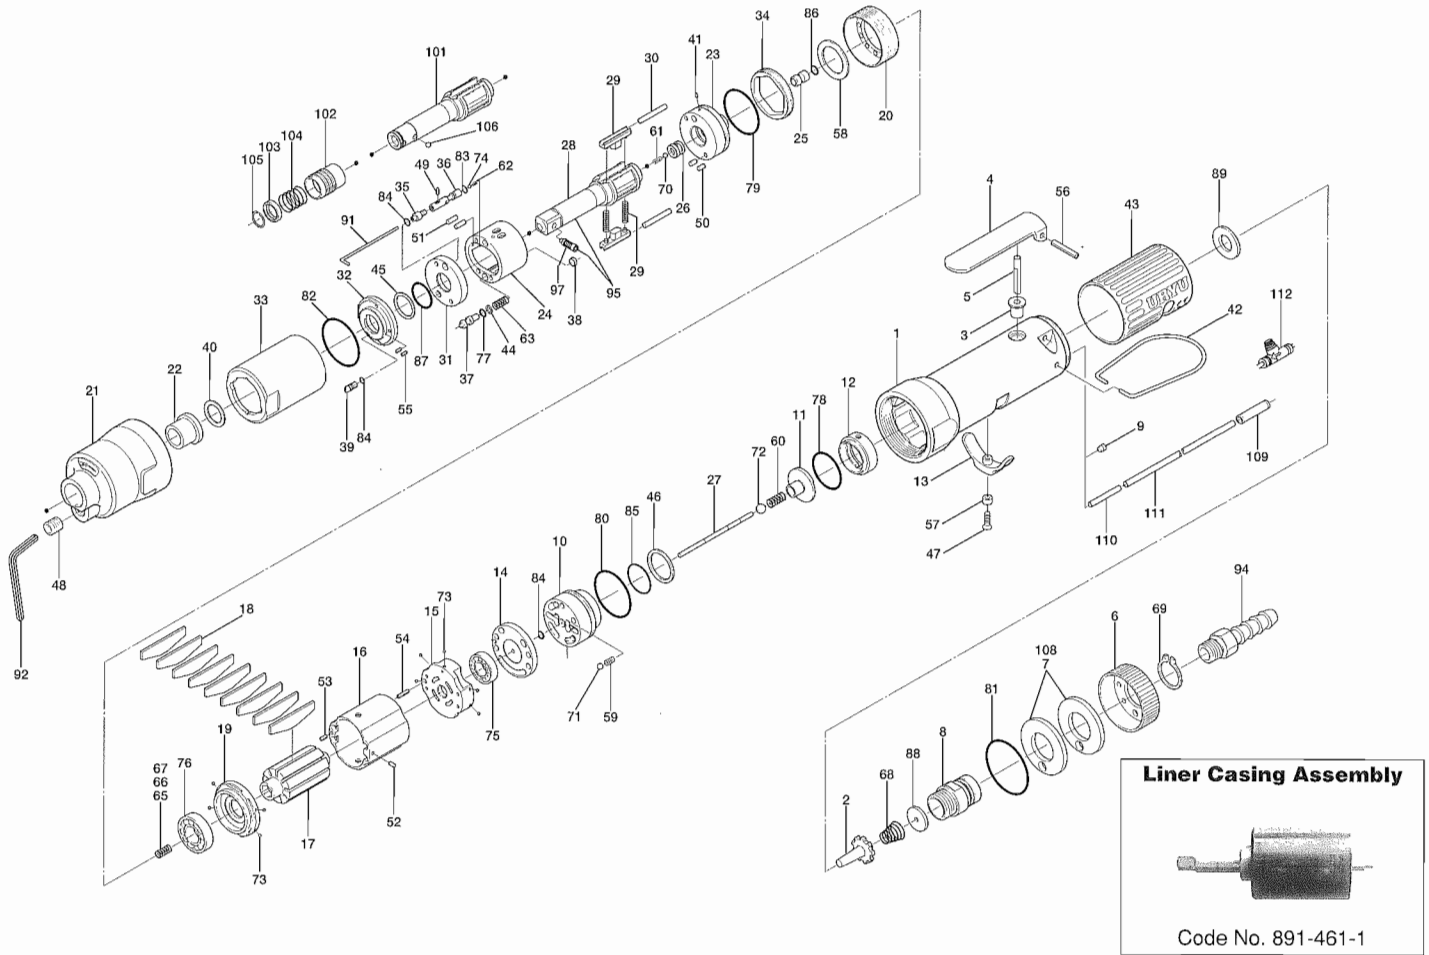

ULT40S SERIES OIL-PULSE WRENCHES

EXPLODED VIEW

PARTS LIST

Index No.	Code No.	Parts Name	Quantity	Index No.	Code No.	Parts Name	Quantity	Index No.	Code No.	Parts Name	Quantity
# 1	128-025-8	Casing	1	#38	145-908-7	Accumulator Cover	1	#75	982-014-0	Ball Bearing (607)	1
# 2	259-100-0	Valve	1	#39	194-742-0	Oil Plug	1	#76	982-902-0	Ball Bearing (6901)	1
# 3	161-103-3	Valve Rod Bushing	1	#40	145-327-6	Anvil Front Spacer	1	#77	990-320-0	O-Ring (ARP568-003)	1
# 4	196-107-7	Valve Lever	1	#41	150-064-5	Plug	1	#78	990-327-0	O-Ring (JW1530-18)	1
# 5	128-104-8	Valve Rod	1	#42	010-790-1	Suspension Ring	1	#79	990-329-0	O-Ring (JW1530-19)	1
# 6	128-782-8	Exhaust Cover (Red)	1	#43	128-842-6	Casing Cover (Yellow)	1	#80	990-331-0	O-Ring (JW1530-21)	1
# 7	128-835-8	Filter (K200)	2	#44	944-002-0	Support Ring (2.6x4.5x1)	1	#81	990-603-0	O-Ring (28.5x1.3)	1
# 8	128-091-8	Air Inlet Bushing	1	#45	944-212-0	Support Ring (12x16x1.5)	1	#82	990-605-0	O-Ring (25x1.45)	1
# 9	147-064-6	Filler	1	#46	944-216-0	Support Ring (14x20x1.85)	1	#83	990-621-0	O-Ring (3.8x1.8x1.0)	1
# 10	128-253-8	Shut-Off Valve Bushing	1	#47	948-426-0	Allen Head Dog Point Screw (M3x12)	1	#84	990-900-0	O-Ring (SNS-2)	1
# 11	145-254-6	Shut-Off Valve	1	#48	966-099-0	Allen Head Plug (NPT1/16) GDL	1	#85	990-914-0	O-Ring (SNS-16)	1
# 12	129-684-0	Cushion Spacer (Blue)	1	#49	970-013-0	Pin (H) (1.5x4)	1	#86	990-305-0	O-Ring (ARP568-003) KS	1
# 13	161-212-3	Reverse Lever	1	#50	970-130-0	Pin (H) (2.45x4.5)	2	#87	992-020-0	SU-Ring (Q12/NTN)	1
# 14	128-291-8	Rear Plate Spacer	1	#51	970-131-0	Pin (H) (2.45x9.5)	2	#88	996-408-0	Urethane Packing (12x2.2x2)	1
# 15	128-285-6	Rear Plate	1	#52	971-102-0	Pin (2x3.8)	1	#89	996-423-0	Urethane Packing (16x10x2)	1
# 16	128-286-8	Cylinder	1	#53	973-008-0	Roll Pin (2x8)	1	#95	891-554-1	Anvil Assembly (OP-P)	1
# 17	145-287-0	Rotor	1	#54	973-018-0	Roll Pin (2x18)	1	#97	891-300-1	Socket Pin Assembly	1
# 18	145-288-0	Blade (PC)	9	#55	973-040-0	Roll Pin (1.5x5)	2	Parts for ULT40SD			
# 19	128-289-8	Front Plate	1	#56	973-122-0	Roll Pin (3x22)	1	#101	145-350-2	Driver Anvil	1
# 20	147-036-2	Hammer Casing Connector	1	#57	975-004-0	Spacer (5.5x3.1x2.7)	1	#102	011-351-1	Bit Sleeve (1/8)	1
# 21	145-439-0	Front Casing	1	#58	975-752-0	Adjusting Specer (15x10x1)	1	#103	011-352-1	Bit Spacer	1
# 22	190-328-6	Anvil Bushing	1	#59	976-006-0	Spring (3x5x0.4)	1	#104	976-327-0	Spring (13.5x11x0.9)	1
# 23	145-901-0	Rear Liner Plate	1	#60	976-658-0	Spring (4.4x9x0.45)	1	#105	978-117-0	Snap Ring (11.7x1)	1
# 24	145-902-0	Liner	1	#61	976-653-0	Spring (2.4x5x0.26)	1	#106	981-002-0	Ball (1/8)	1
# 25	145-546-6	Piston	1	#62	976-685-0	Spring (2.8x7x0.35)	1	Parts for ULT40S (TM) & SD (TM)			
# 26	145-929-6	Check Valve Cover	1	#63	976-674-0	Spring (4.3x14x0.55)	1	#108	851-053-1	Filter (K200)	2
# 27	128-130-8	Operating Rod (2.1x59)	1	#64	976-791-0	Spring (3.3x21x0.4) WPC	2	#109	909-442-0	Quick Exhaust (AQ240F-04-00)	1
# 28	145-319-0	Anvil	1	#65	976-650-0	Spring (3.3x16x0.45) Standard	1	#110	935-240-0	Nylon Tube (18NY)	1
# 29	145-440-0	Driving Blade	2	#66	976-661-0	Spring (3.3x17x0.4) Weak (Black)	1	#111	935-350-0	Polyurethane Hose (F-1504)	1
# 30	145-974-0	Roller (2.5x21)	2	#67	976-684-0	Spring (3.3x17x0.35) Weaker	1	ACCESSORIES			
# 31	145-973-6	Liner Casing Specer	1	#68	977-227-0	Cone Spring (9x12x25x0.8)	1	#91	939-091-0	Allen Wrench (1.5)	1
# 32	145-904-6	Front Liner Plate	1	#69	979-358-0	Snap Ring (ISTW-17)	1	#92	939-105-0	Allen Wrench (4)	1
# 33	145-905-0	Liner Casing	1	#70	981-001-0	Ball (3/32)	1	#94	940-114-0	Air Hose Nipple (NPT1/4x3/8)	1
# 34	145-906-6	Liner Casing Cover	1	#71	981-002-0	Ball (1/8)	1	#112	909-449-0	Speed Controller (AS1001F-04)	1
# 35	145-907-6	Relief Valve Spindle	1	#72	981-003-0	Ball (5/32)	1				
# 36	147-970-0	Relief Valve	1	#73	981-045-0	Ball (1.5mm)	9				
# 37	145-972-6	Accumulator	1	#74	981-150-0	Ball (3mm)	1				