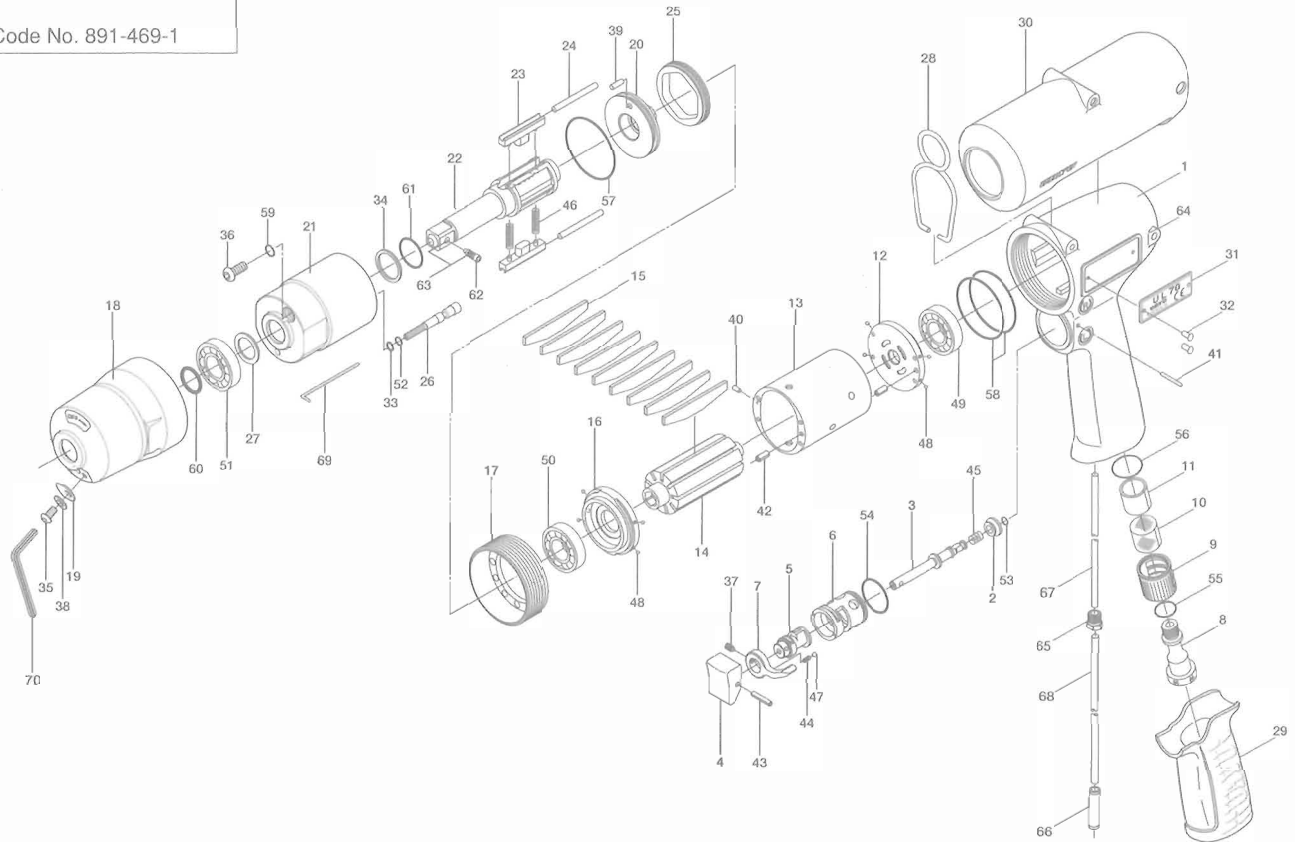

UL70 SERIES OIL-PULSE WRENCHES

EXPLODED VIEW

Liner Casing Assembly

Code No. 891-469-1

PARTS LIST

Index No.	Code No.	Parts Name	Quantity	Index No.	Code No.	Parts Name	Quantity	Index No.	Code No.	Parts Name	Quantity
# 1	143-025-8	Handle	1	#26	143-970-8	Relief Valve	1	#51	982-922-0	Ball Bearing (6901ZZ)	1
# 2	147-100-2	Valve	1	#27	178-327-9	Anvil Front Spacer	1	#52	990-320-0	O-Ring (ARP568-003)	1
# 3	147-104-2	Valve Rod	1	#28	174-790-0	Suspension Ring	1	#53	990-306-0	O-Ring (ARP568-004) (H)	1
# 4	147-107-2	Valve Lever	1	#29	147-842-2	Handle Cover	1	#54	990-912-0	O-Ring (SNS-14)	1
# 5	147-210-2	Reverse Valve	1	#30	143-840-8	Casing Cover	1	#55	990-914-0	O-Ring (SNS-16)	1
# 6	147-211-2	Reverse Valve Bushing	1	#31	143-924-8	Name Plate	1	#56	990-916-0	O-Ring (SNS-18)	1
# 7	480-212-8	Reverse Lever	1	#32	930-205-0	Screw (No.0x2.6)	2	#57	990-917-0	O-Ring (SNS-24)	1
# 8	147-091-2	Air Inlet Bushing	1	#33	944-001-0	Supporting Ring (2.1x4x1)	1	#58	990-929-0	O-Ring (SNS-36)	2
# 9	147-780-3	Exhaust Stack	1	#34	944-212-0	Supporting Ring (12x16x1.5)	1	#59	990-971-0	O-Ring (SNS-3) (NOK)	1
#10	147-042-2	Silencer	1	#35	945-935-0	Hexagon Round Head Bolt (M3x6)	1	#60	990-012-0	O-Ring (P12.5)	1
#11	147-835-3	Filter (K200)	1	#36	945-942-0	Hexagon Round Head Bolt (M4x6)	1	#61	992-020-0	SU-Ring (Q12)	1
#12	143-285-8	Rear Plate	1	#37	952-106-0	Allen Head Dog Point Screw (M4x6)	1	#62	891-300-1	Socket Pin Assy	1
#13	143-286-8	Cylinder	1	#38	961-008-0	Flat Washer (3mm)	1	#63	891-553-1	Anvil Assy (P)	1
#14	143-287-8	Rotor	1	#39	970-147-0	Pin (H) (2.5x5)	1	PARTS FOR (TM)-TYPE			
#15	147-288-6	Blade (PC)	9	#40	971-102-0	Pin (2x3.8)	1	#64	851-027-1	Handle	1
#16	143-289-8	Front Plate	1	#41	971-123-0	Pin (2x23)	1	#65	850-610-1	Connecting Screw	1
#17	143-036-8	Hammer Casing Connector	1	#42	973-008-0	Roll Pin (2x8)	2	#66	933-250-0	One-touch Connector (SLS-04)	1
#18	143-439-8	Front Casing	1	#43	973-014-0	Roll Pin (2x14)	1	#67	935-240-0	Nylon Tube (18NY)	1
#19	143-243-8	Regulator Valve Cover	1	#44	976-006-0	Spring (3x5) (0.4)	1	#68	935-350-0	Polyurethane Hose (F-1504)	1
#20	143-901-8	Rear Liner Plate	1	#45	976-457-0	Spring (7x12) (0.9)	1	ACCESSORIES			
#21	143-902-8	Liner	1	#46	976-788-0	Spring (3.5X25) (0.45) WPC	2	#69	939-091-0	Allen Wrench (1.5)	1
#22	143-319-8	Anvil (O)	1	#47	981-002-0	Ball (1/8)	1	#70	939-107-0	Allen Wrench (2)	1
#23	147-440-6	Driving Blade	2	#48	981-045-0	Ball (1.5mm)	8				
#24	147-974-6	Roller (2.5x28)	2	#49	982-014-0	Ball Bearing (607)	1				
#25	143-906-8	Liner Casing Cover	1	#50	982-902-0	Ball Bearing (6901)	1				