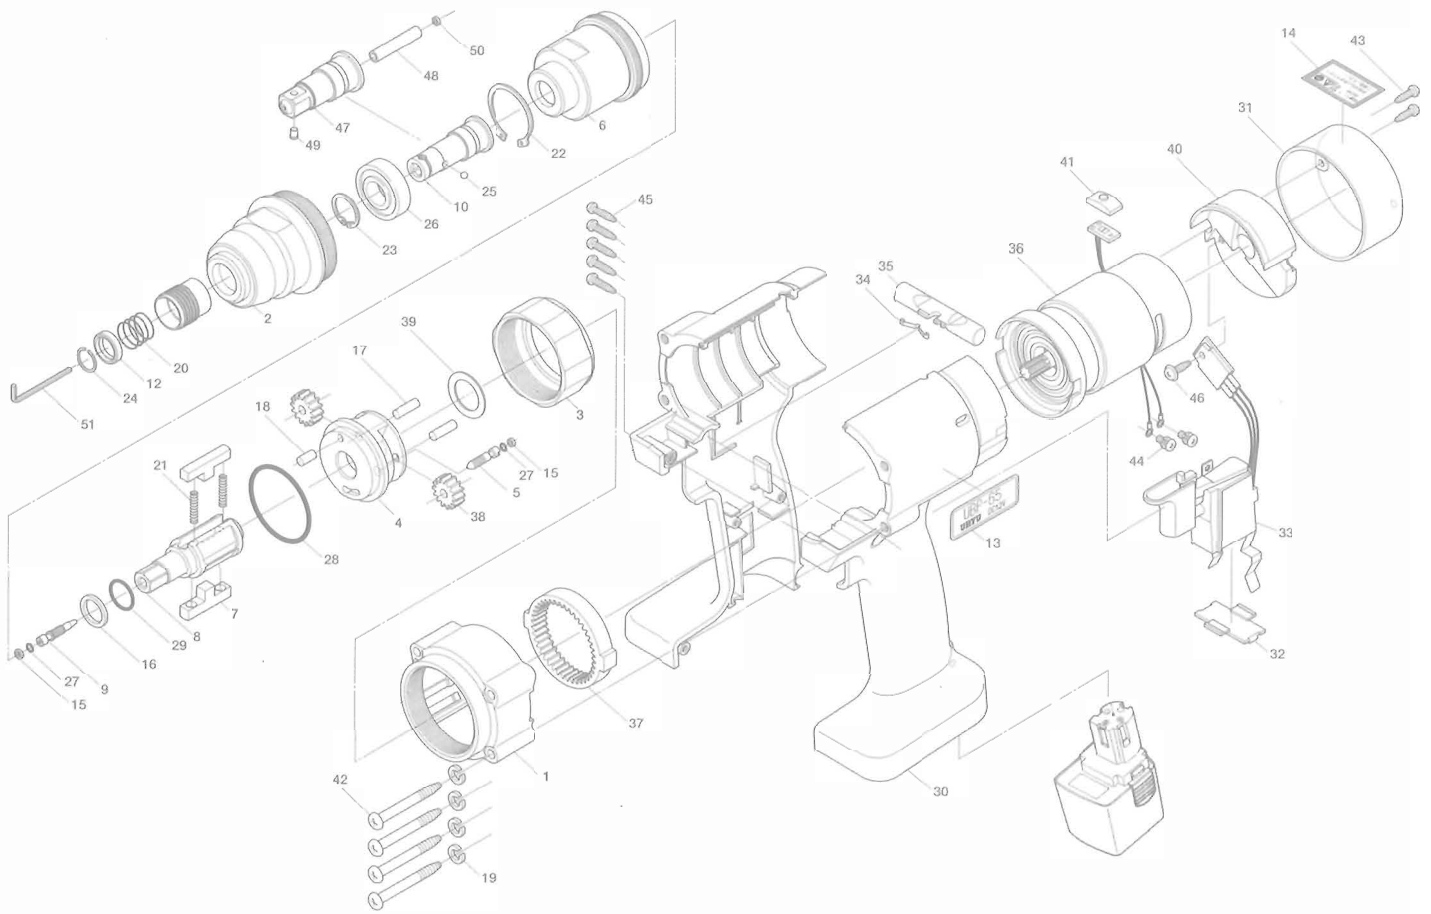

UBP-65 BATTERY PULSE TOOL

EXPLODED VIEW

PARTS LIST

* 861-477-1 Handle Assembly (EZ2603) components are marked with "O".
** Recommended Battery Charger : Panasonic Model EY0203B(AC230V)
*** Recommended Battery Pack : Panasonic Model EY9200B

Index No.	Code No.	Parts Name	Quantity	Index No.	Code No.	Parts Name	Quantity	Index No.	Code No.	Parts Name	Quantity
# 1	158-065-6	Handle Front Cover	1	#21	976-433-0	Spring 3.7×28 (0.45)	2	#39	861-487-1	○ Gear Cage Spacer	1
# 2	158-439-6	Front Casing	1	#22	979-327-0	Inner Snap Ring (IRTW-28)	1	#40	861-488-1	○ Radiator	1
# 3	158-081-6	Connecting Nut	1	#23	979-356-0	Inner Snap Ring (ISTW-15)	1	#41	861-489-1	○ LED	1
# 4	861-471-1	Rear Liner Plate	1	#24	978-117-0	Snap Ring (11.7×1.0)	1	#42	861-490-1	○ Tapping Screw (K4×45)	4
# 5	861-475-1	Oil Plug	1	#25	981-002-0	Ball (1/8)	1	#43	861-491-1	○ Screw (K3×10)	2
# 6	861-472-1	Liner	1	#26	982-923-0	Ball Bearing (6902ZZ)	1	#44	861-492-1	○ Screw (M3×5)	2
# 7	861-474-1	Driving Blade	2	#27	990-320-0	O-Ring (ARP568-003)	2	#45	861-493-1	○ Screw (3×20)	5
# 8	158-319-6	Anvil	1	#28	990-982-0	O-Ring (SNS32) (NOK)	1	#46	861-494-1	○ Screw (2.6×8)	1
# 9	158-907-6	Relief Valve Spindle	1	#29	992-020-0	SU-Ring (Q12) (NTN)	1	Parts for Pin Type Anvil			
#10	158-350-6	Driver Anvil	1	Parts for 861-477-1 Handle Assembly (EZ2603)				#47	891-558-1	Socket Spindle Assembly (P)	1
#11	011-351-1	Bit Sleeve	1	#30	861-478-1	○ Handle Set	1	#48	891-559-1	Pipe	1
#12	011-352-1	Bit Spacer	1	#31	861-479-1	○ Head Cover	1	#49	891-560-1	Socket Snap Pin	1
#13	158-924-7	Name Plate	1	#32	861-480-1	○ Shield Plate	1	#50	975-001-0	Spacer (6×2.8×3)	1
#14	158-995-6	Name Plate (Warning)	1	#33	861-481-1	○ Switch	1	Standard Accessories			
#15	944-002-0	Supporting Ring (2.6×4.5×1)	2	#34	861-482-1	○ Plate Spring	1	#51	939-091-0	Allen Wrench (1.5mm)	1
#16	944-013-0	Back-Up Ring (P-12)	1	#35	861-483-1	○ Reverse Lever	1				
#17	972-109-0	Roller Pin (4×12.8)	2	#36	861-484-1	○ Motor With Thermometer	1				
#18	972-105-0	Roller Pin (3.5×5)	1	#37	861-485-1	○ Internal Gear	1				
#19	962-006-0	Spring Washer (2-4S)	4	#38	861-486-1	○ Planet Gear	2				
#20	976-327-0	Spring (13.5×11)	1								

When ordering spare parts, please specify tool type, code number and part name.

Printed in Japan

URYU SEISAKU, LTD. Osaka, Japan

OKA-484-03-07-04-2001